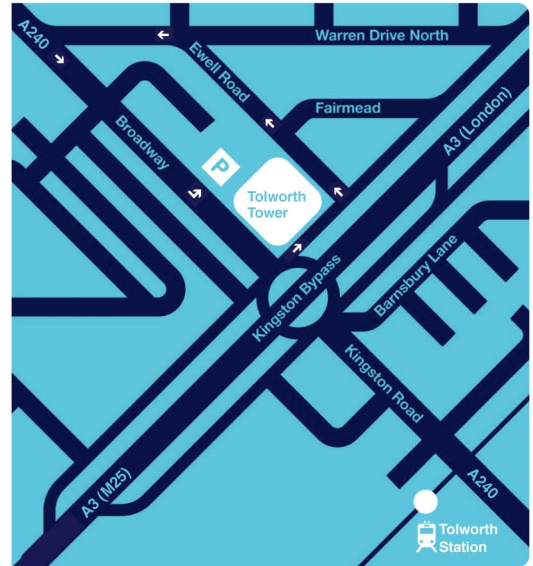

➕ Tolworth

Close Marine Finance
11th Floor Tolworth Tower Surbiton
Surrey KT6 7EL United Kingdom

PHONE +44 (0) 20 8399 1111
FAX +44 (0)20 8390 8211
info@closemarine.com

By Train

Tolworth is accessible in around 25 minutes by direct line from Waterloo. Trains from Waterloo to Tolworth run every 22 and 52 minutes past the hour. Our office is just a 2 minute walk from Tolworth Station. Exit the station, turn left onto the A240. Take the subway under the junction of the A3/A240. Tolworth Tower is located at this junction. Trains from Waterloo to Surbiton run at 10, 12, 26, 40, 42 and 56 minutes past the hour. There is a taxi rank outside Surbiton Station which is a five minute drive away from our office.

By Car

From the M25. Exit at Junction 10 (A3 – London). Follow the A3 and exit at Tolworth. At the A3/A240 intersection roundabout continue straight ahead on the A3 towards London. Take the first left into Ewell Road and follow one way system as indicated on map.

Parking

We have visitors' spaces available in Tolworth Tower car park. If available, we will give you the number in advance of your visit. Otherwise, park in Marks & Spencer car park (directly underneath Tolworth Tower with entrances in Ewell Road and Tolworth Broadway) or in a residential road nearby.

Airport

Tolworth is approximately 30 minutes drive from Heathrow, Gatwick and Fairoaks Airports.